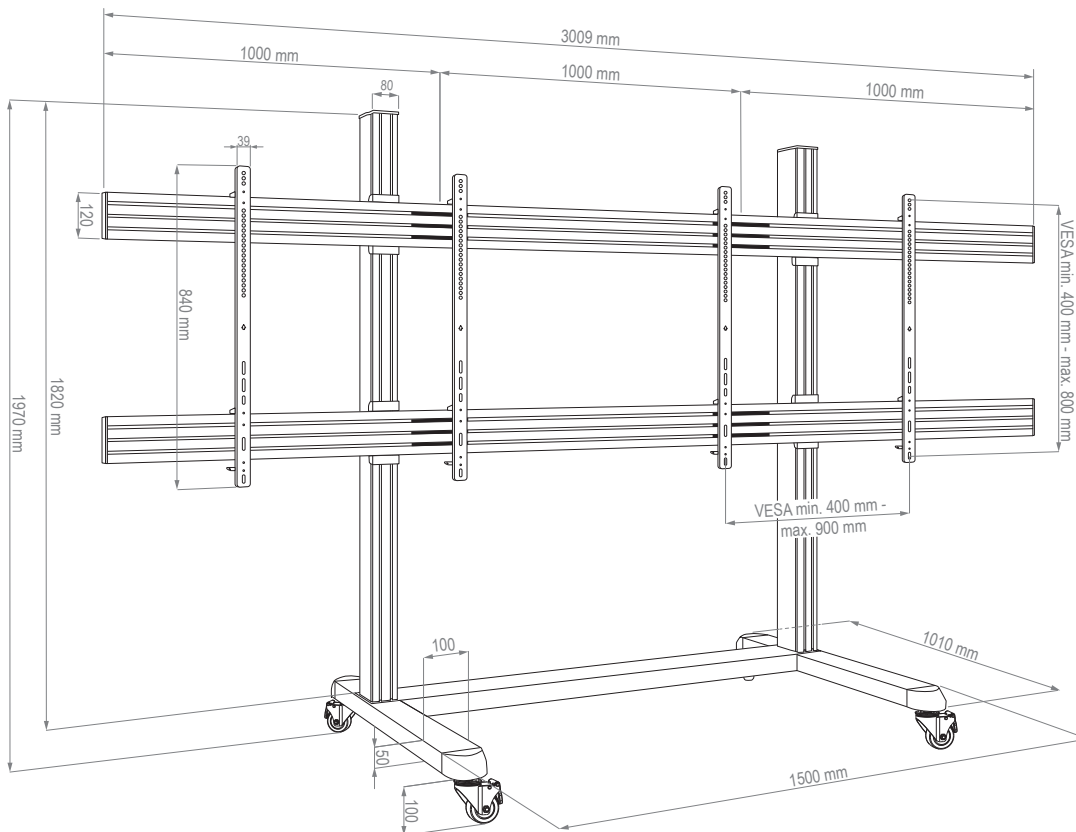

## CPS MOBILE STAND DUAL 75 - 86“

comPROnents® complete solution

Item no.: 3327

The CPS MOBILE STAND DUAL 75 - 86“ is a mobile stand system for two screens with a screen diagonal between 75 - 86“ | 191 - 218 cm, which can be placed side-by-side.

The VESA standard is used from min. 400 mm horizontally up to max. 900 mm and vertically from min. 400 mm up to max. 800 mm. The fixed VESA arms can be optionally secured with a padlock.

The castors allow to move the system flexibly and fix it securely with the locking brakes.

The rails are height-adjustable along the aluminium pillars and thus offer very flexible mounting options, adapted to the respective situation in the room.

Cables are routed along the rear side of the rails and pillars by means of cable clips and thus remain out of sight.

## CPS MOBILE STAND DUAL 75 - 86“

comPROnents® complete solution

Item no.: 3327

- for 2 screens „side-by-side“
- 2x 75 - 86“ | 191 - 218 cm
- VESA horizontal min. 400 - max. 900 mm  
VESA vertical min. 400 - max. 800 mm
- Castors with locking brake
- Cable management along the column and rails
- Rails height adjustable along the Alu Pillars (Tool needed)
- impact and scratch resistant powder coating
- Colour: black
- 70 kg max. load per screen
- combinable & expandable with comPROnents® series